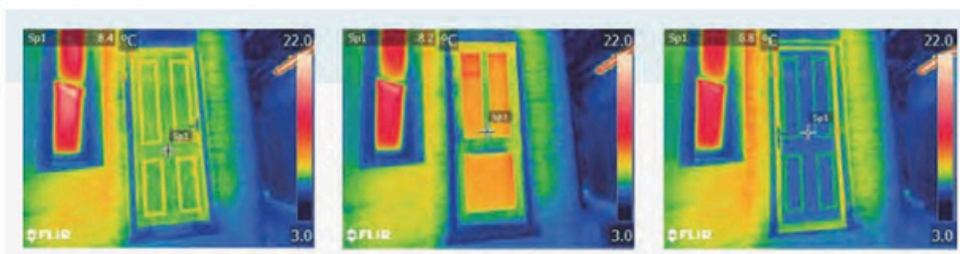

Low Maintenance

Everything about a Door King GRP composite door is designed to be easy to maintain, including our insulated glass units. Simply clean with warm, soapy water.

48mm Solid Timber Core Composite Door

44mm Timber Panelled Door

The Door King 44mm Elite Composite Door