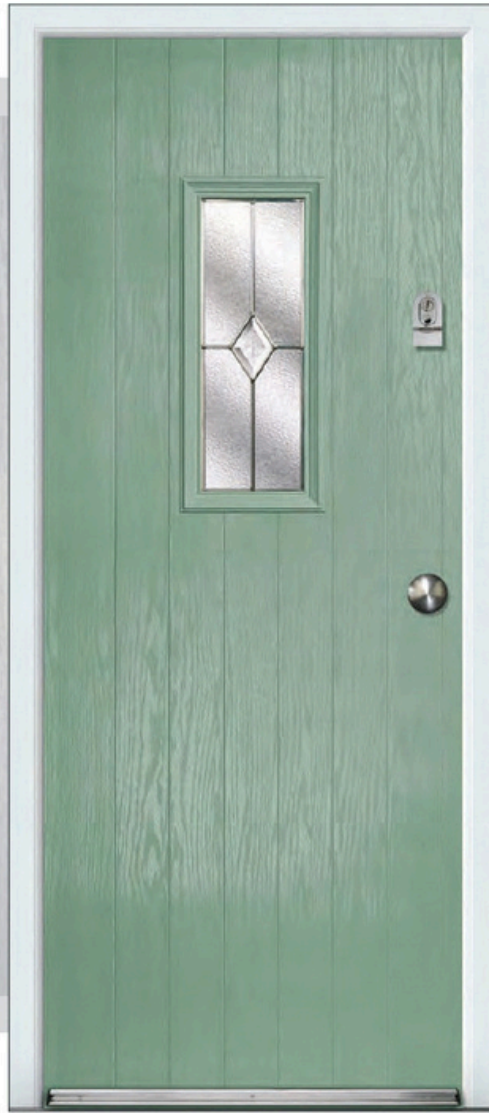

# CATALINA 1

Door featured is a Cottage Grooved Chartwell Catalina 1 with Classic Diamond Glass, Silver Drip Bar and Stainless Steel Knob Handle.

Jet (D)

Palopo (D) (B)

Black

Blue

Green

Palopo  
Colour  
Options