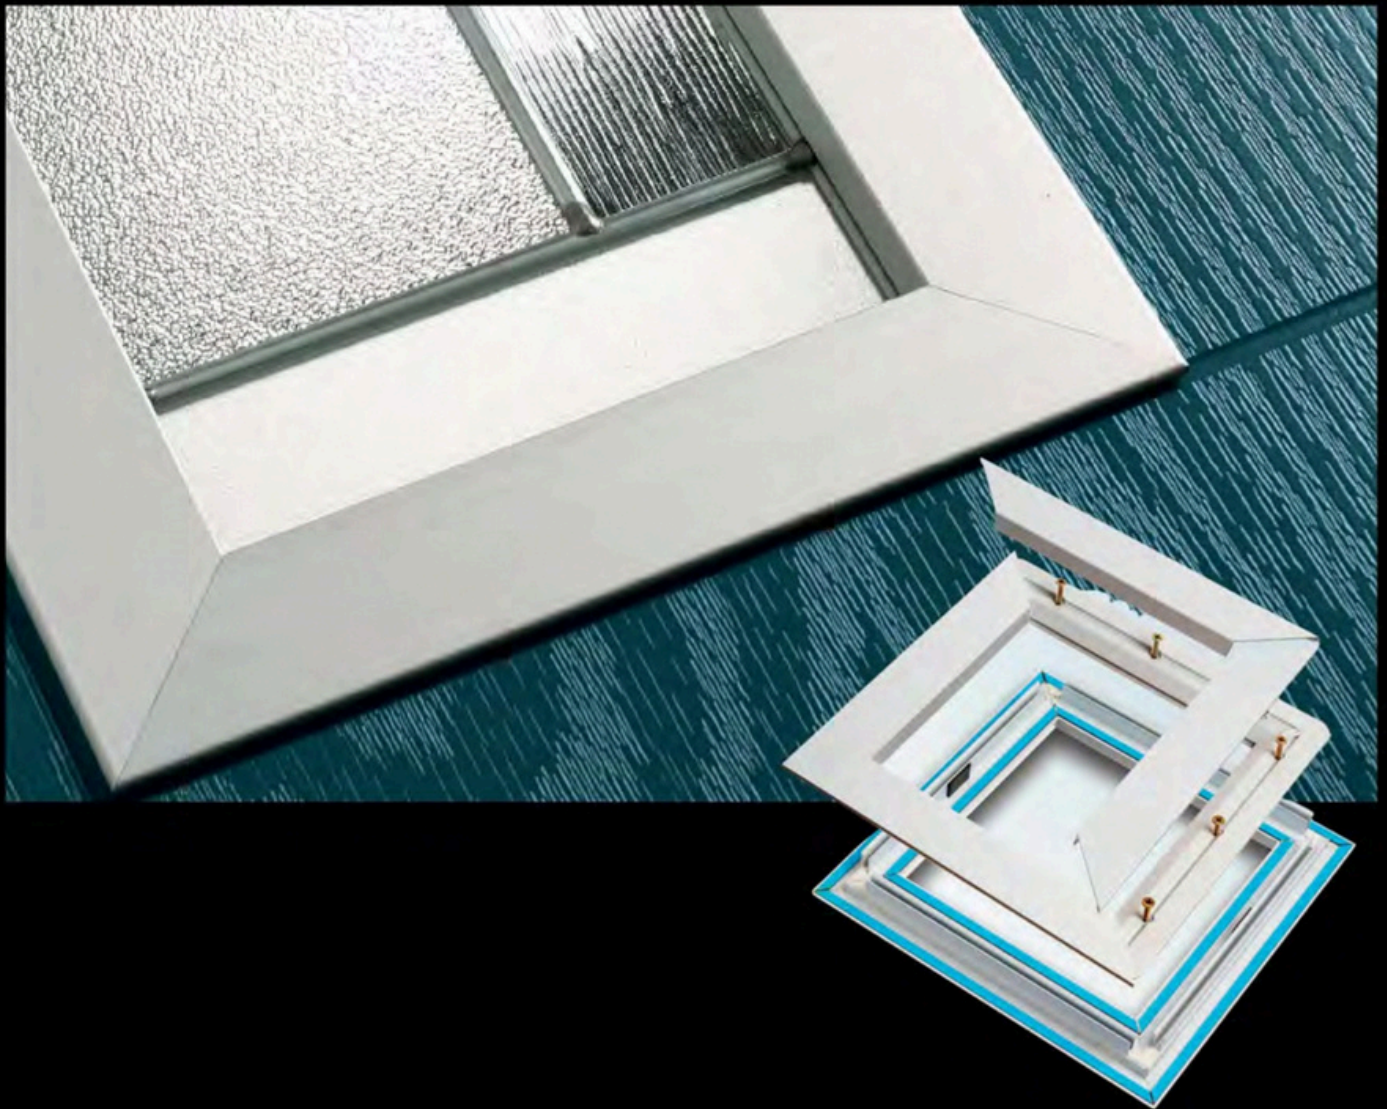

ULTRALUXE

PRO-GRADE
CASSETTES

Pro-Grade Ultraluxe is a three-part flush aluminium de-glazeable cassette system. It's made up of a smooth aluminium flush face to the exterior, a welded PVC interior holding the IGU, and an aluminium internal cover cap.

New

AVAILABLE NOW