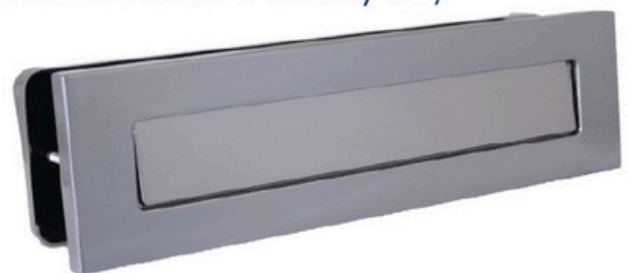

Architectural

(Matches noble & monkey tail)

- Forged Black
- Pewter

* Sweet warranty needs to be activated online. Warranty is held with the manufacturer and not Hallmark.